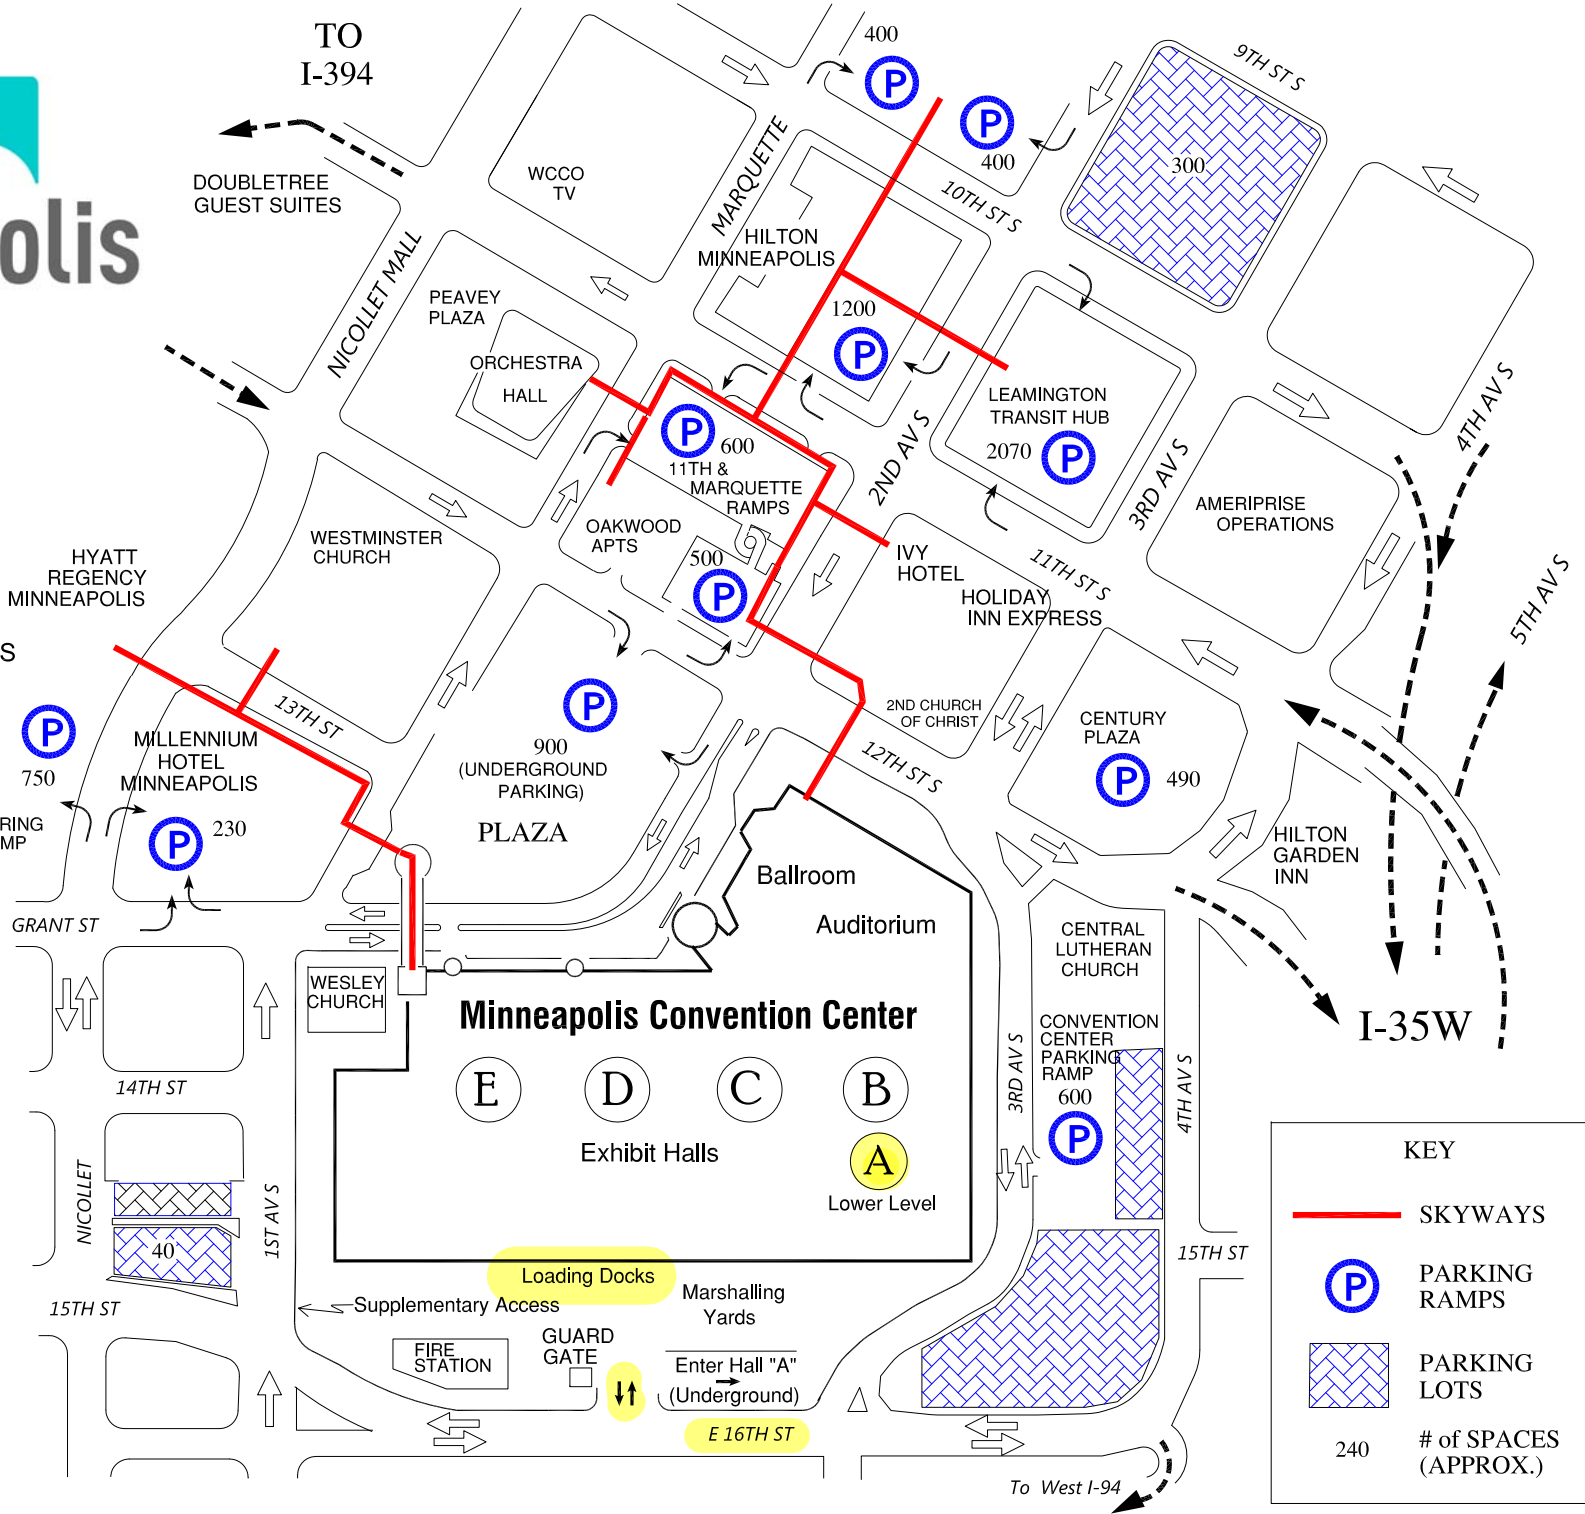

Minneapolis Convention Center

Parking & Skyway System

MUNICIPAL PARKING RAMPS

LEAMINGTON (673-9650)
11TH & MARQUETTE (339-2554)
PLAZA (339-9061)
OPEN 6 A.M. - 11 P.M.
OR LATER FOR EVENTS

OPEN WEEKENDS FOR ALL
EVENTS AT ORCH. HALL
AND CONVENTION CENTER

HILTON RAMP (673-9644)
OPEN 24 HRS/DAY

SKYWAYS ARE OPEN
M-F 6:30a - 10:00p
SAT 9:30a - 8:00p
SUN NOON - 6:00p

Mpls Traffic & Parking Services
January 2013

KEY	
	SKYWAYS
	PARKING RAMPS
	PARKING LOTS
240	# of SPACES (APPROX.)